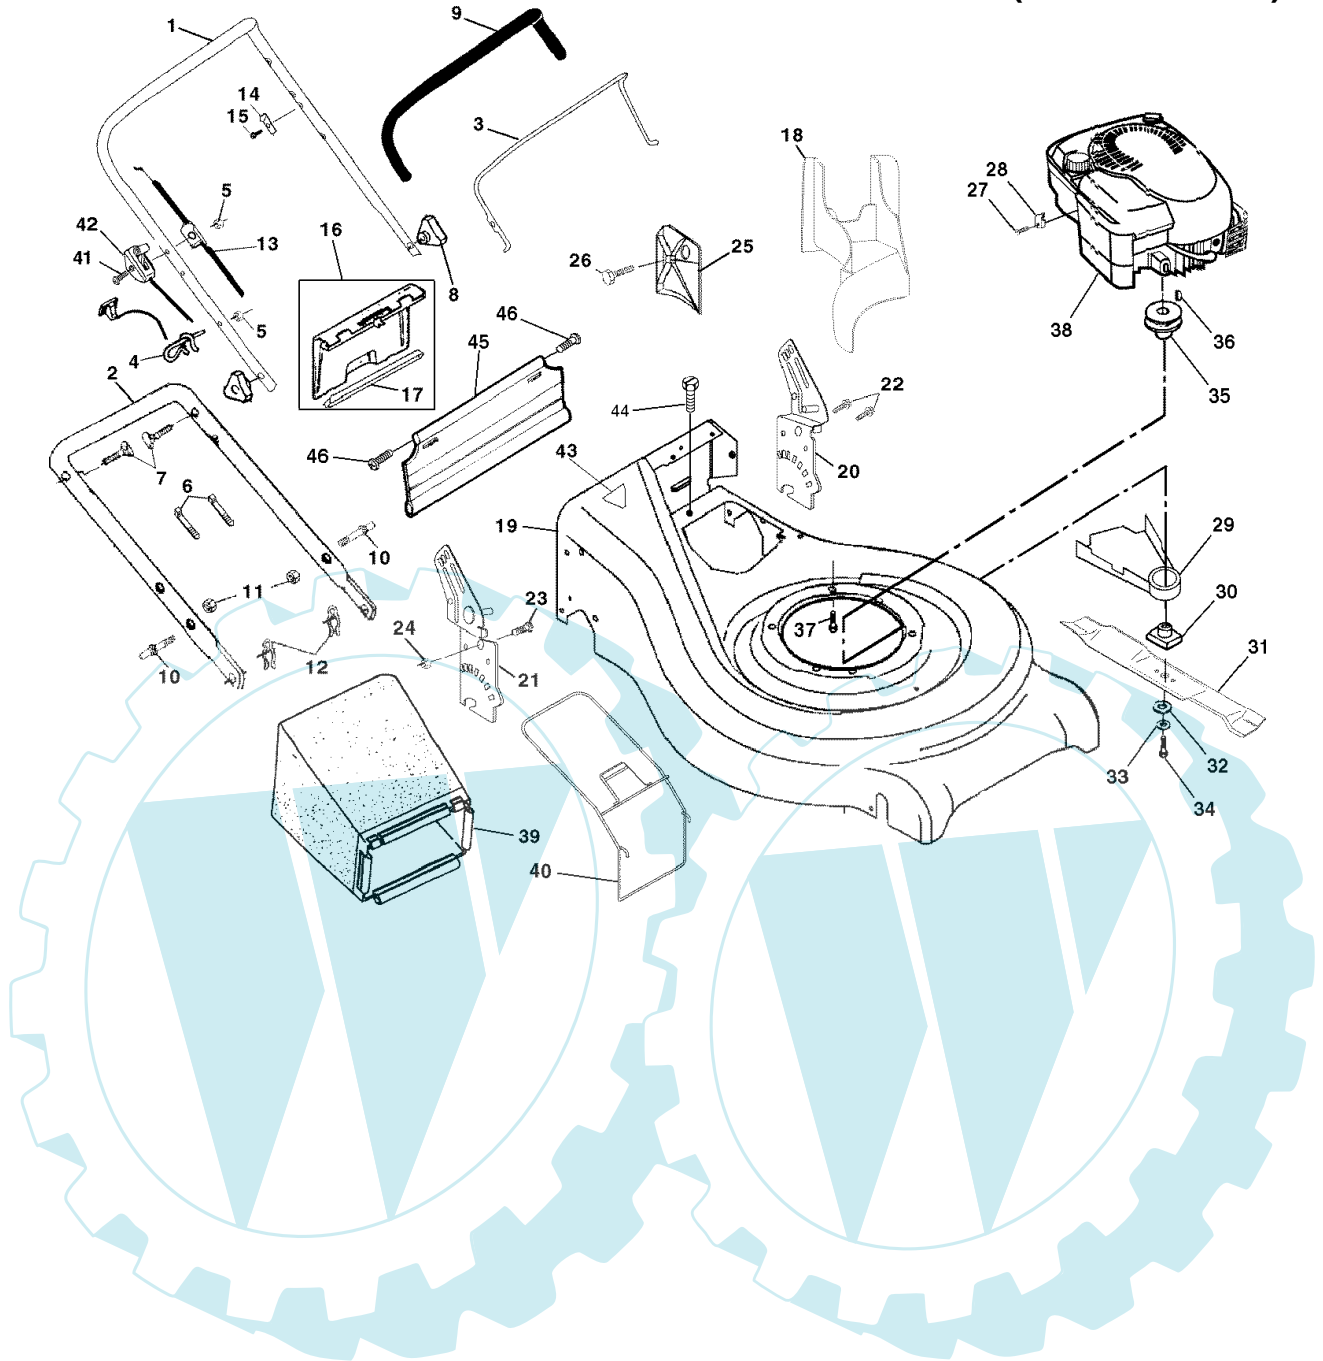

ROTARY LAWN MOWER - - MODEL NUMBER 600RDM2 (JNA600RDMA)

ROTARY LAWN MOWER - - MODEL NUMBER 600RDM2 (JNA600RDMA)

KEY NO.	PART NO.	DESCRIPTION
1	532167163	Handle, Upper Dlx Comf.
2	532164556	Handle, Lower
3	532131036	Bail, Cont. Wire Dlx Comf. Blk
4	532132001	Guide, Rope, Side
5	532063601	Nut, Hex Lockwasher 1/4-20
6	532066426	Wire, Tie
7	532131959	Bolt, Handle 5/16-18 x 1.75
8	532087692	Knob, Handle
9	532164265	Grip, Hdl Foam Smooth
10	532161551	Bolt, Sq. Neck
11	873990500	Nut, Hex Lockwasher Ins. 5/16-18 UNC
12	532051793	Cotter, Hairpin
13	532133107	Cable
14	532125162	Bracket, Upstop
15	532083816	Screw, Hex Washer Head Tapping 10-2
16	532162085	Kit, Door Rear
17	532161548	Seal, Door
18	532165261	Plug, Mulcher
19	532176810	Kit, Housing
20	532164548	Handle, Bracket
21	532169306	Handle, Bracket Asm. Right
22	532150078	Screw, Hex Wshd
23	532163183	Bolt, Hex Head 5/16-18 x 5/8
24	532063124	Nut, Hex Lock Wshr 5/16-18
25	532161333	Baffle, Side
26	532163409	Screw 12 x 5/8
27	532083816	Screw

KEY NO.	PART NO.	DESCRIPTION
28	532111190	Cable Clamp
29	532134612	Shield, Debris Modified
30	532851514	Adapter
31	532159267	Blade, 21"
32	532851074	Washer, Hardened
33	532850263	Lockwasher, Helical Spring 3/8
34	532851084	Screw, Hex Head 3/8-24 x 1.38
35	532084596	Pulley, Engine
36	532087677	Key, Hi Pro
37	532150406	Bolt, Engine
38	- - -	Engine, Briggs & Stratton, Model 12H802 (Order parts from engine manufacturer)
39	532176807	Grass Catcher Bag
40	532161358	Grass Catcher Frame
41	532144929	Screw
42	532164137	Throttle Control
43	532107339	Decal Danger
44	532054583	Self Tapping Screw
45	532161550	Skirt
46	532088652	Screw
- -	532162300	Warning Decal (not shown)
- -	532172787	Operator's Manual, English
- -	532172788	Operator's Manual, French
- -	521176809	Repair Parts Manual

NOTE: All component dimensions given in U.S. inches.
1 inch = 25.4 mm