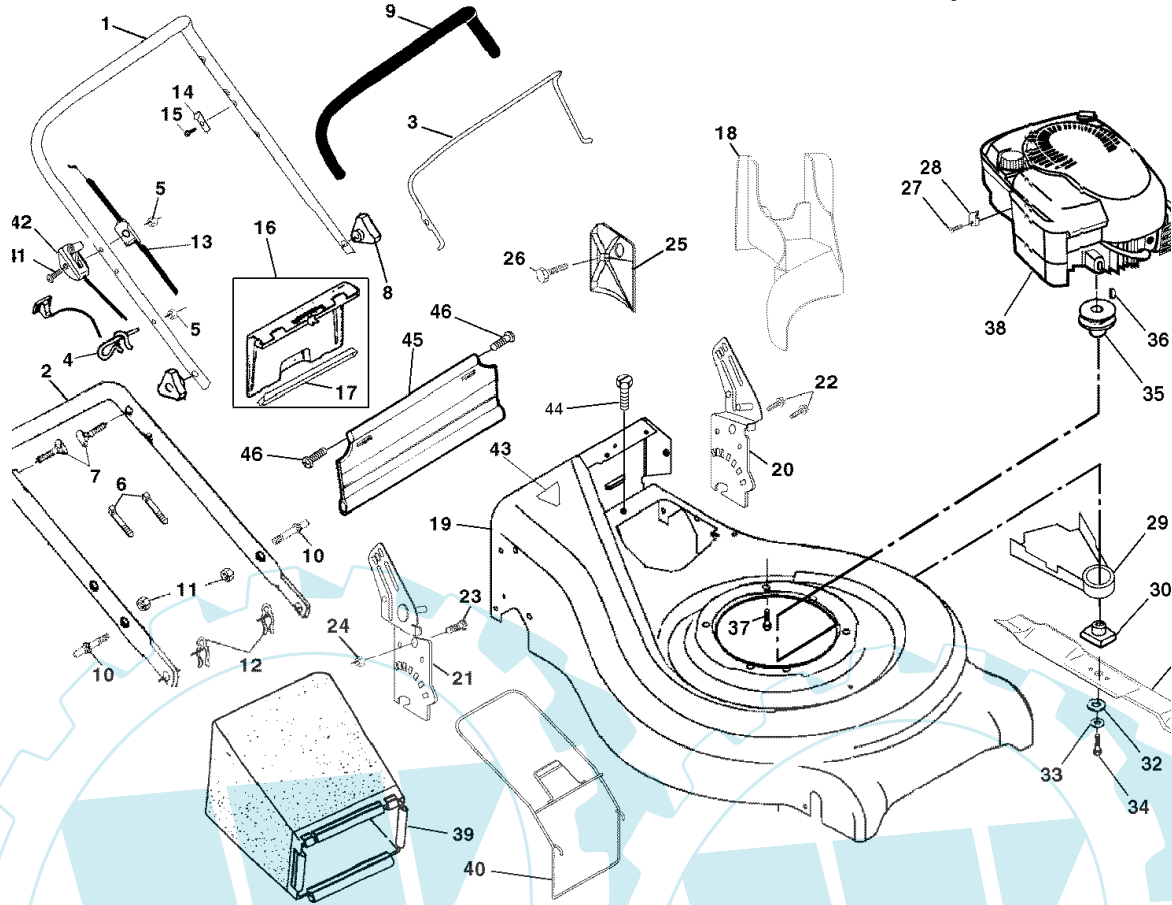

KEY NO.	PART NO.	DESCRIPTION
28	532111190	Cable Clamp
29	532134612	Shield, Debris Modified
30	532851514	Adapter
31	532159267	Blade, 21"
32	532851074	Washer, Hardened
33	532850263	Lockwasher, Helical Spring 3/8
34	532851084	Screw, Hex Head 3/8-24 x 1.38
35	532084596	Pulley, Engine
36	532087677	Key, Hi Pro
37	532150406	Bolt, Engine
38	- - -	Engine, Briggs & Stratton, Model 12H802 (Order parts from engine manufacturer)
39	532176807	Grass Catcher Bag
40	532161358	Grass Catcher Frame
41	532144929	Screw
42	532164137	Throttle Control
43	532107339	Decal Danger
44	532054583	Self Tapping Screw
45	532161550	Skirt
46	532088652	Screw
- -	532162300	Warning Decal (not shown)
- -	532172787	Operator's Manual, English
- -	532172788	Operator's Manual, French
- -	521176809	Repair Parts Manual

NOTE: All component dimensions given in U.S. inches.
1 inch = 25.4 mm

ROTARY LAWN MOWER - - MODEL NUMBER 600RDM2 (JNA600RDMA)

ROTARY LAWN MOWER - - MODEL NUMBER 600RDM2 (JNA600RDMA)

KEY NO.	PART NO.	DESCRIPTION
1	532161587	Cable Drive
2	532161473	Bail Control Drive
3	532164557	Bracket, Downstop
4	532083816	Screw Hex Wash Head Tapping 10-2
5	532161537	Cover Drive
6	532750634	Screw Thdrol 10-25 x .50
7	532160816	V-Belt
8	532132010	Nut Lock Flanged 3/8-16 Zinc
9	532163939	Pulley Driven
10	532164553	Belt Keeper
11	817541011	Screw Hex Wash Head 10-24 X .668
12	532075192	Spring
13	532169611	Transmission Asm.
14	532145354	Pin Spring Thrust
15	532057079	Washer Hardened
16	532161584	Rod Connecting
17	532161602	Spring Extension
18	532164554	Spring Selector
19	532161961	Knob Selector Spring
20	812000022	E-Ring 7/8
21	532163365	Bearing Support
22	532169911	Bearing Ball
23	532164555	Retainer Drive Asm. Stmp.
24	532057808	Screw Hex Head Tapping 1/4-20 x .75